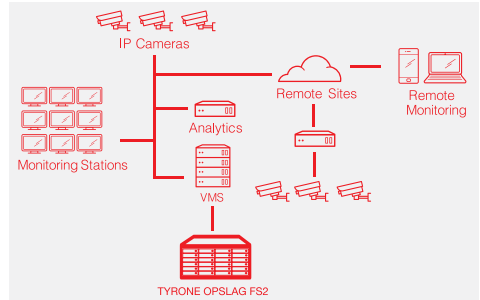

Video Surveillance workflow with Tyrone Opslag FS2

UNIFIED STORAGE
All-in-one storage
(NAS | SAN | VTL)

REDUNDANCY
No Single point of failure (SPOF)

ACCELERATION
Offers high video & image retrieval efficiency.

File Protocols
Block Protocols
Host Interface(s)2s
10G/25G/50G/100G Ethernet
Fibre-Channel
FDR/EDR InfiniBand
Intel Omni-path

CIFS/SMB, AFP, FTP, NFS & NFS over RDMA
iSCSI Target, FC Target, SRP Target
Gigabit Ethernet - Up to 12 ports (RJ45)
Up to 4 ports
Up to 4 ports
Up to 2 ports
Up to 2 ports

KEY FEATURES

- Choice of Single or Dual Controller
- SSD Caching
- Tier 1 & Tier 2 storage
- Scales to Petabytes of Storage
- Connects to various Networks
- Highly secure
- The efficient flow of data
- High-bandwidth & low latency
- No single point of failure
- Supports fail-over clustering
- Supports local & remote replication.