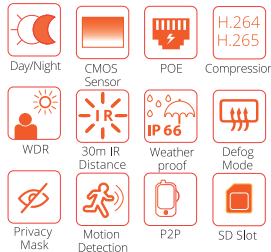

Features

- 1/2.8"SONY Starvis - Starlight Back-illuminated CMOS
- 3.6mm Fixed Lens
- Up to 30m IR distance
- HISILICON Hi3516C
- H.265+/H.265/H.264+/H.264
- IP66 Metal, PoE

OZ-V1-APDN40-405
4MP 5X IP Dome Camera

5X
Motor Zoom
Lens

Features

- 1/3"OV Hi-Res CMOS
- 2.7-13.5mm Lens
- Up to 30m IR distance
- H.264/H.265 compression
- IP66, PoE
- Night Vision

OZ-V3-APDN50-200
5MP IP Dome Camera

STARVIS

Features

- 1/2.8"SONY Starvis Back-illuminated CMOS
- 2.8mm Fixed Lens
- Up to 20m IR distance
- HISILICON Hi3516D
- H.265+/H.265/H.264+/H.264
- IP66 Metal, PoE

OZAAS PTZ CAMERAS

360° PANORAMIC PAN TILT ZOOM

OZAAS IR PTZ camera features a CMOS imager with a 22x optical zoom lens for capturing mid to long-distance video surveillance.

The PTZ camera is equipped with an accurate pan tilt zoom control and True WDR for applications with direct sunlight or glare. Thanks to the camera's true day/night IR cut filter, Smart IR, and defog, images are crisp and clear in both day or night.