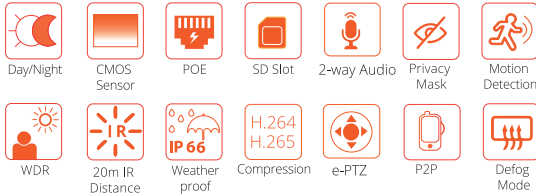

OZAAS FISH EYE IP CAMERA

OZ-V1-FPDN20-200/OZ-V1-FPDN40-600
2MP/4MP Panoramic IR Fisheye IP Camera

- CMOS Sensor
- Panoramic Lens/ 5MP Resolution
- H.265/H.264 Compression
- Up to 20m IR distance
- SD Card Slot (Max. 64GB)
- PoE (IEEE 802.3af)
- WiFi distance of up to 300m
- Two-Way Audio
- Alarm In/Out, CVBS

Panoramic view with no blind spots

Additional Functionalities to optimize your premises

Smartphone Monitoring
Real-time Monitoring
Event alarm detection

VANDAL PROOF

Weather Proof
IP66

Specialized Features