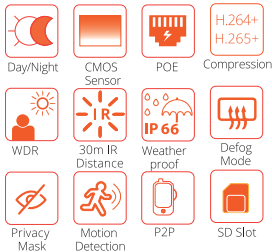

Features

- 1/2.8"SONY Starvis - Starlight Back-illuminated CMOS
- 3.6mm Fixed Lens
- Up to 30m IR distance
- HISILICON Hi3516C
- H.265+/H.265/H.264+/H.264
- IP66 Metal, PoE