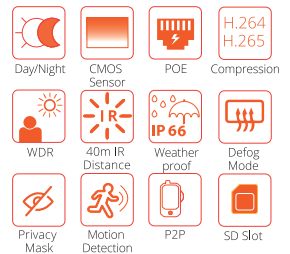

5X
Motor Zoom
Lens

Features

- 1/3"OV Hi-Res CMOS
- 2.7-13.5mm Lens
- Up to 40m IR distance
- H.264/H.265 compression
- IP66, PoE
- Night Vision

OZAAS IP CAMERAS

STARLIGHT

Ultimate STARLIGHT Lens + SONY STARVIS Sensor