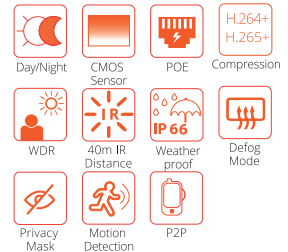

Features

- 1/2.8"SONY Starvis Back-illuminated CMOS
- 6mm Fixed Lens
- Up to 40m IR distance
- HISILICON Hi3516D
- H.265+/H.265/H.264+/H.264
- IP66 Metal, PoE