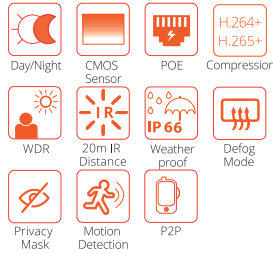

Features

- 1/2.9" CMOS Sensor
- 3.6mm Fixed Lens
- Up to 20m IR distance
- HISILICON Hi3516E
- H.265+/H.265/H.264+/H.264
- IP66 Metal case, PoE