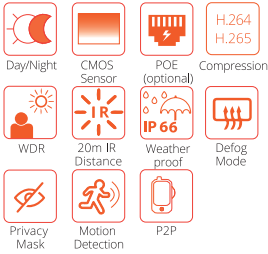

H.264
H.265
Reduces bit rate for faster streaming & reduced storage.

SD Slot

Internal SD card slot for recordings.

2-way audio

See, listen & talk

e-PTZ

Pan, tilt & zoom in on a specific area.

Panoramic View

Get a full 360° view without blind spots.

Anywhere, Anytime Access with
free OZAAS Eye Pro App

OZAAS IP CAMERAS

OZ-V1-AMDN20-200

2MP IP Dome Camera

Features

- 1/2.9" CMOS Sensor
- 3.6mm Fixed Lens
- Up to 20m IR distance
- H.264/H.265 Compression
- IP66 Metal case
- Night Vision

OZ-V3-AMDN20-200

2MP IP Dome Camera

Features

- 1/2.9" CMOS Sensor
- 3.6mm Fixed Lens
- Up to 20m IR distance
- HISILICON Hi3516E
- H.265+/H.265/H.264+/H.264
- IP66 Metal case, PoE

OZ-V1-APBN40-400

4MP IP Bullet Camera