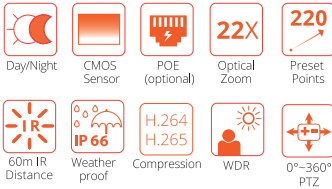

OZ-V1-APDBN50-6022

5MP Outdoor PTZ Camera

22X
Optical Zoom

Features

- 1/2.5" Aptina CMOS Sensor
- H.264/H.265 Compression
- 22X Optical Zoom
- Up to 60m IR distance
- IP66 Outdoor
- Night Vision

OZ-V1-AMDBN20-6022

2MP Outdoor PTZ Camera

22X
Optical Zoom

Features

- 1/2.9" CMOS Sensor
- H.264 Compression
- 22X Optical Zoom
- Up to 60m IR distance
- IP66
- Night Vision