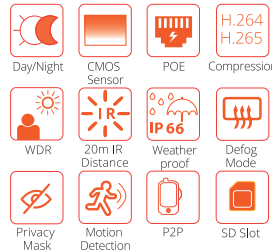

Features

- 1/3"OV Hi-Res CMOS
- 3.6mm Fixed Lens
- Up to 20m IR distance
- H.264/H.265 compression
- IP66, PoE
- Night Vision