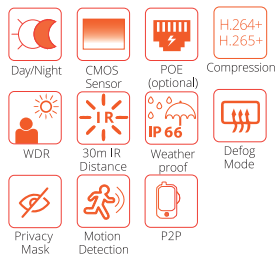

Features

- 1/3"OV Hi-Res CMOS
- 6mm Fixed Lens
- Up to 40m IR distance
- H.264/H.265 compression
- IP66, PoE
- Night Vision

OZ-V1-AMBN20-300

2MP IP Bullet Camera

Features

- 1/2.9" CMOS Sensor
- 3.6mm Fixed Lens
- Up to 30m IR distance
- H.264+/H.265+ Compression
- IP66
- Night Vision