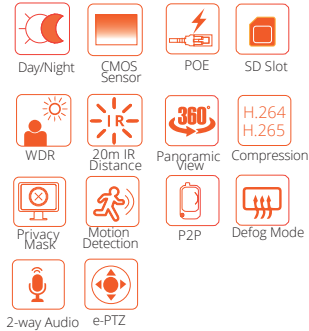

OZ-V1-APN8A0N1-UK/EU

4K 8CH NVR, POE H.265

Features

- 8-channel HD NVR with 4K capability
- Compatible with any IP camera
- Up to 8MP Res Recording & Playback
- HDMI & VGA Output
- H.264/H.265 Video Format
- 1 SATA HDD (Upto 6TB capacity)
- Smartphone Remote Monitoring

Download the free Ozaas EYE app for iOS & Android

OZAAS FISH EYE IP CAMERA

OZ-V1-FPDN40-600

4MP Panoramic IR Fisheye IP Camera

Features

- 1/2.9" SONY Low Illumination CMOS
- 1.05mm Panoramic Lens/ 5MP Res
- H.265/H.264 Compression
- Up to 20m IR distance
- SD Card Slot (Max. 64GB)
- PoE (IEEE 802.3af)
- WiFi distance of up to 300m
- Two-Way Audio
- Alarm In/Out, CVBS

OZAAS NVR RECORDERS

Support fisheye video de-warping in local and web user interface. Select from our 8ch or 16ch NVR depending on your preferred number of display splits.

Additional Functionalities to Optimize your premises